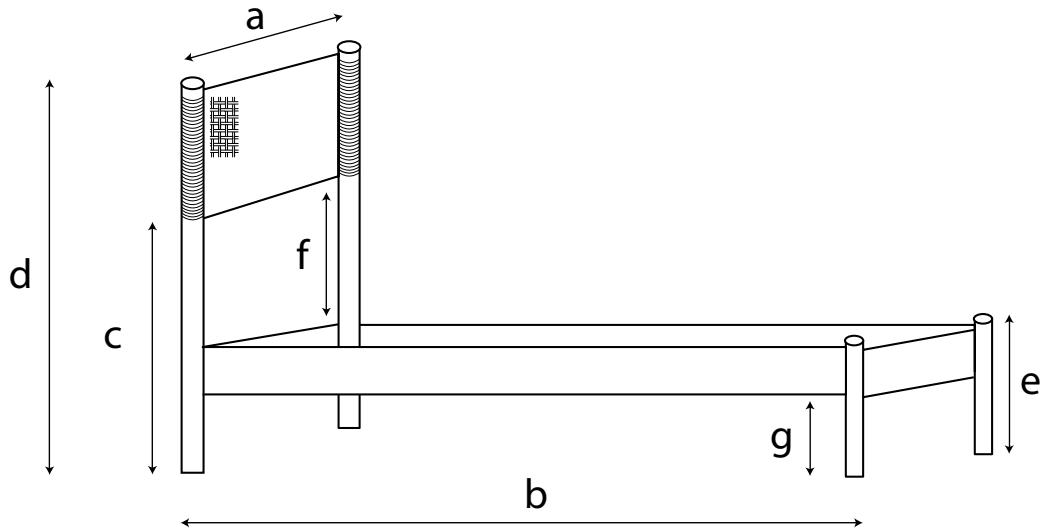

## Great Dane Klassik Papercord Bed

Measurements

### QUEEN BED

a) Frame width	1626mm
b) Frame length	2136mm
c) Height	650mm
d) Bed Head Feature Height	1060mm
e) Bed Base Frame Height	360mm
f) Top frame to bottom of Bed Head	295mm
g) Floor to bottom of mattress	230mm

### KING BED

a) Frame width	1936mm
b) Frame length	2136mm
c) Height	650mm
d) Bed Head Feature Height	1060mm
e) Bed Base Frame Height	360mm
f) Top frame to bottom of Bed Head	295mm
g) Floor to bottom of mattress	230mm

To suit mattress sizes

**King** 183cm x 203cm  
**Queen** 153cm x 203cm  
**Double** 137cm x 187cm  
**King Single** 106cm x 203cm

RETAIL: [www.greatdanefurniture.com](http://www.greatdanefurniture.com)  
TRADE: [www.greatdanecontract.com](http://www.greatdanecontract.com)